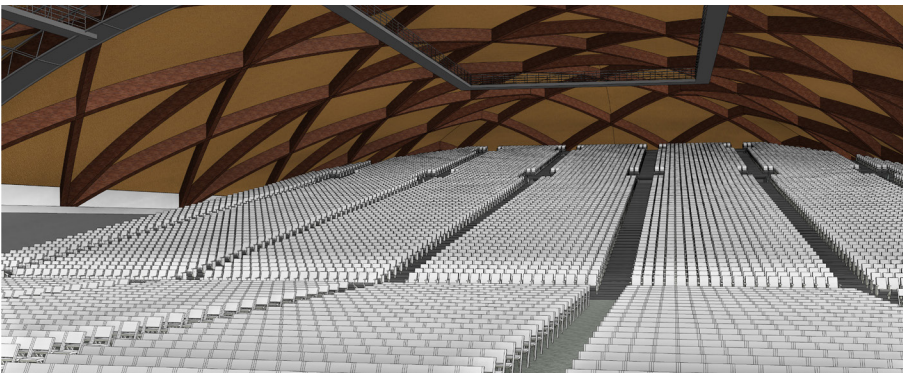

PALAIS 12

BRUXELLES, BELGIUM

GENERAL INFORMATION

Client Foire internationale de
Bruxelles

Capacity 15000 seats

The City of Brussels wished to provide the capital with a multipurpose venue that could accommodate large-scale sporting events, but also concerts, conventions and other major shows. Located on the Heysel Plateau, Brussels Expo's Palais 12 is intended to be a federative project with an extraordinary economic, cultural and tourism development potential for the region. With its impressively large capacity, Palais 12's Hall can accommodate up to 15,000 people, making it a major focus for worldwide artist tours.

Depending on the number of seats on floor level, the stage position or the general admission places proportion, the total capacity can easily go from 5,000 to 15,000 spectators.

Extremely versatile, the room can quickly switch from a showroom to an entertainment facility through the use of a telescopic seating system allowing the addition of more than 2,700 seats. Spacious VIP areas were also added to the back of the removable rows to offer guests both the comfort and desired privacy.