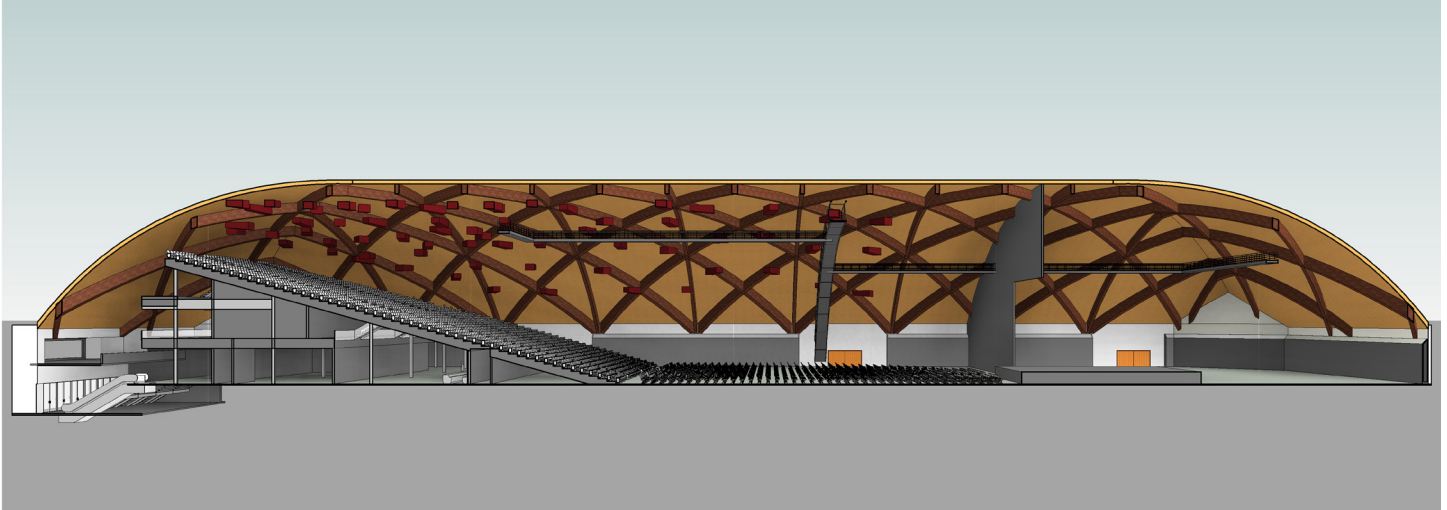

PALAIS 12

BRUXELLES, BELGIUM

GENERAL INFORMATION

Client Foire internationale de
Bruxelles

Capacity 15000 seats

The City of Brussels wished to provide the capital with a multipurpose venue that could accommodate large-scale sporting events, but also concerts, conventions and other major shows. Located on the Heysel Plateau, Brussels Expo's Palais 12 is intended to be a federative project with an extraordinary economic, cultural and tourism development potential for the region. With its impressively large capacity, Palais 12's Hall can accommodate up to 15,000 people, making it a major focus for worldwide artist tours.

Depending on the number of seats on floor level, the stage position or the general admission places proportion, the total capacity can easily go from 5,000 to 15,000 spectators.

Extremely versatile, the room can quickly switch from a showroom to an entertainment facility through the use of a telescopic seating system allowing the addition of more than 2,700 seats. Spacious VIP areas were also added to the back of the removable rows to offer guests both the comfort and desired privacy.