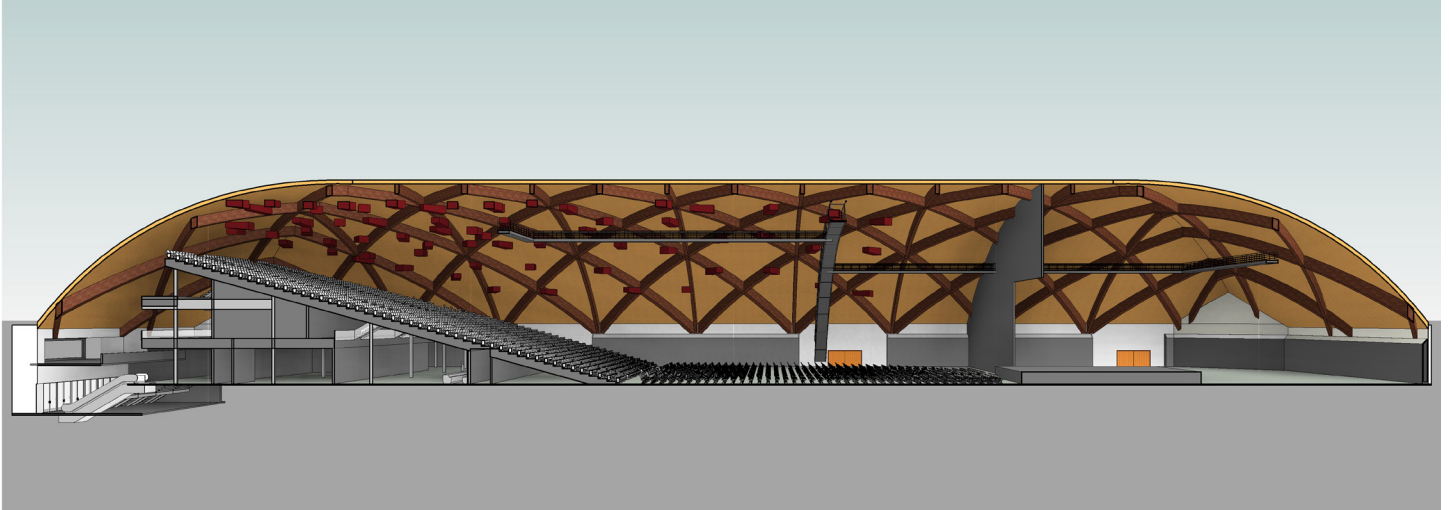

# PALAIS 12

BRUXELLES, BELGIUM

## GENERAL INFORMATION

Client Foire internationale de  
Bruxelles

Capacity 15000 seats

The City of Brussels wished to provide the capital with a multipurpose venue that could accommodate large-scale sporting events, but also concerts, conventions and other major shows. Located on the Heysel Plateau, Brussels Expo's Palais 12 is intended to be a federative project with an extraordinary economic, cultural and tourism development potential for the region. With its impressively large capacity, Palais 12's Hall can accommodate up to 15,000 people, making it a major focus for worldwide artist tours.

Depending on the number of seats on floor level, the stage position or the general admission places proportion, the total capacity can easily go from 5,000 to 15,000 spectators.

Extremely versatile, the room can quickly switch from a showroom to an entertainment facility through the use of a telescopic seating system allowing the addition of more than 2,700 seats. Spacious VIP areas were also added to the back of the removable rows to offer guests both the comfort and desired privacy.