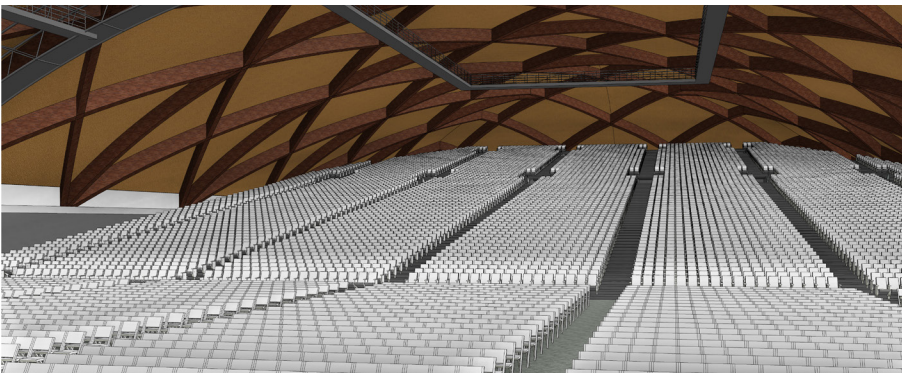

## GENERAL INFORMATION

Client Foire internationale de  
Bruxelles

Capacity 15000 seats

The City of Brussels wished to provide the capital with a multipurpose venue that could accommodate large-scale sporting events, but also concerts, conventions and other major shows. Located on the Heysel Plateau, Brussels Expo's Palais 12 is intended to be a federative project with an extraordinary economic, cultural and tourism development potential for the region. With its impressively large capacity, Palais 12's Hall can accommodate up to 15,000 people, making it a major focus for worldwide artist tours.

Depending on the number of seats on floor level, the stage position or the general admission places proportion, the total capacity can easily go from 5,000 to 15,000 spectators.

Extremely versatile, the room can quickly switch from a showroom to an entertainment facility through the use of a telescopic seating system allowing the addition of more than 2,700 seats. Spacious VIP areas were also added to the back of the removable rows to offer guests both the comfort and desired privacy.