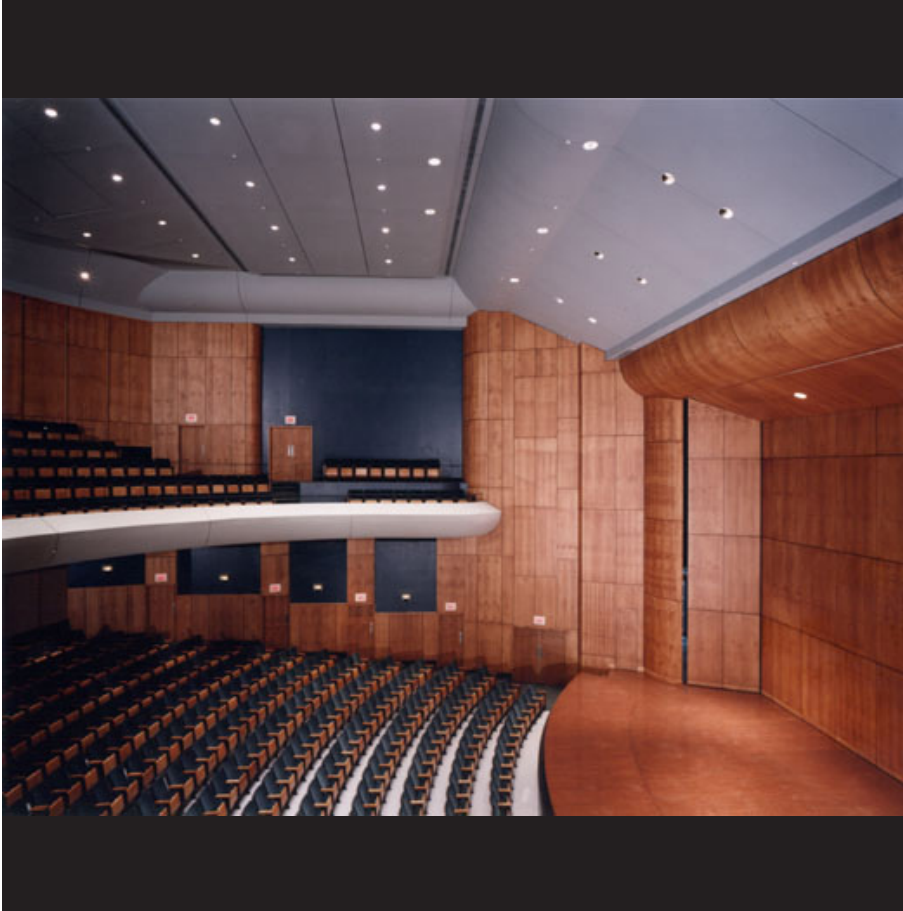

5423 avenue de Lorimier
Montréal, Québec, Canada
H2H 2C3
T+ 1 514 529 4364
www.scenoplus.com

CENTRE PIERRE-PÉLADEAU AND SALLE PIERRE-MERCURE

MONTRÉAL, QUÉBEC, CANADA